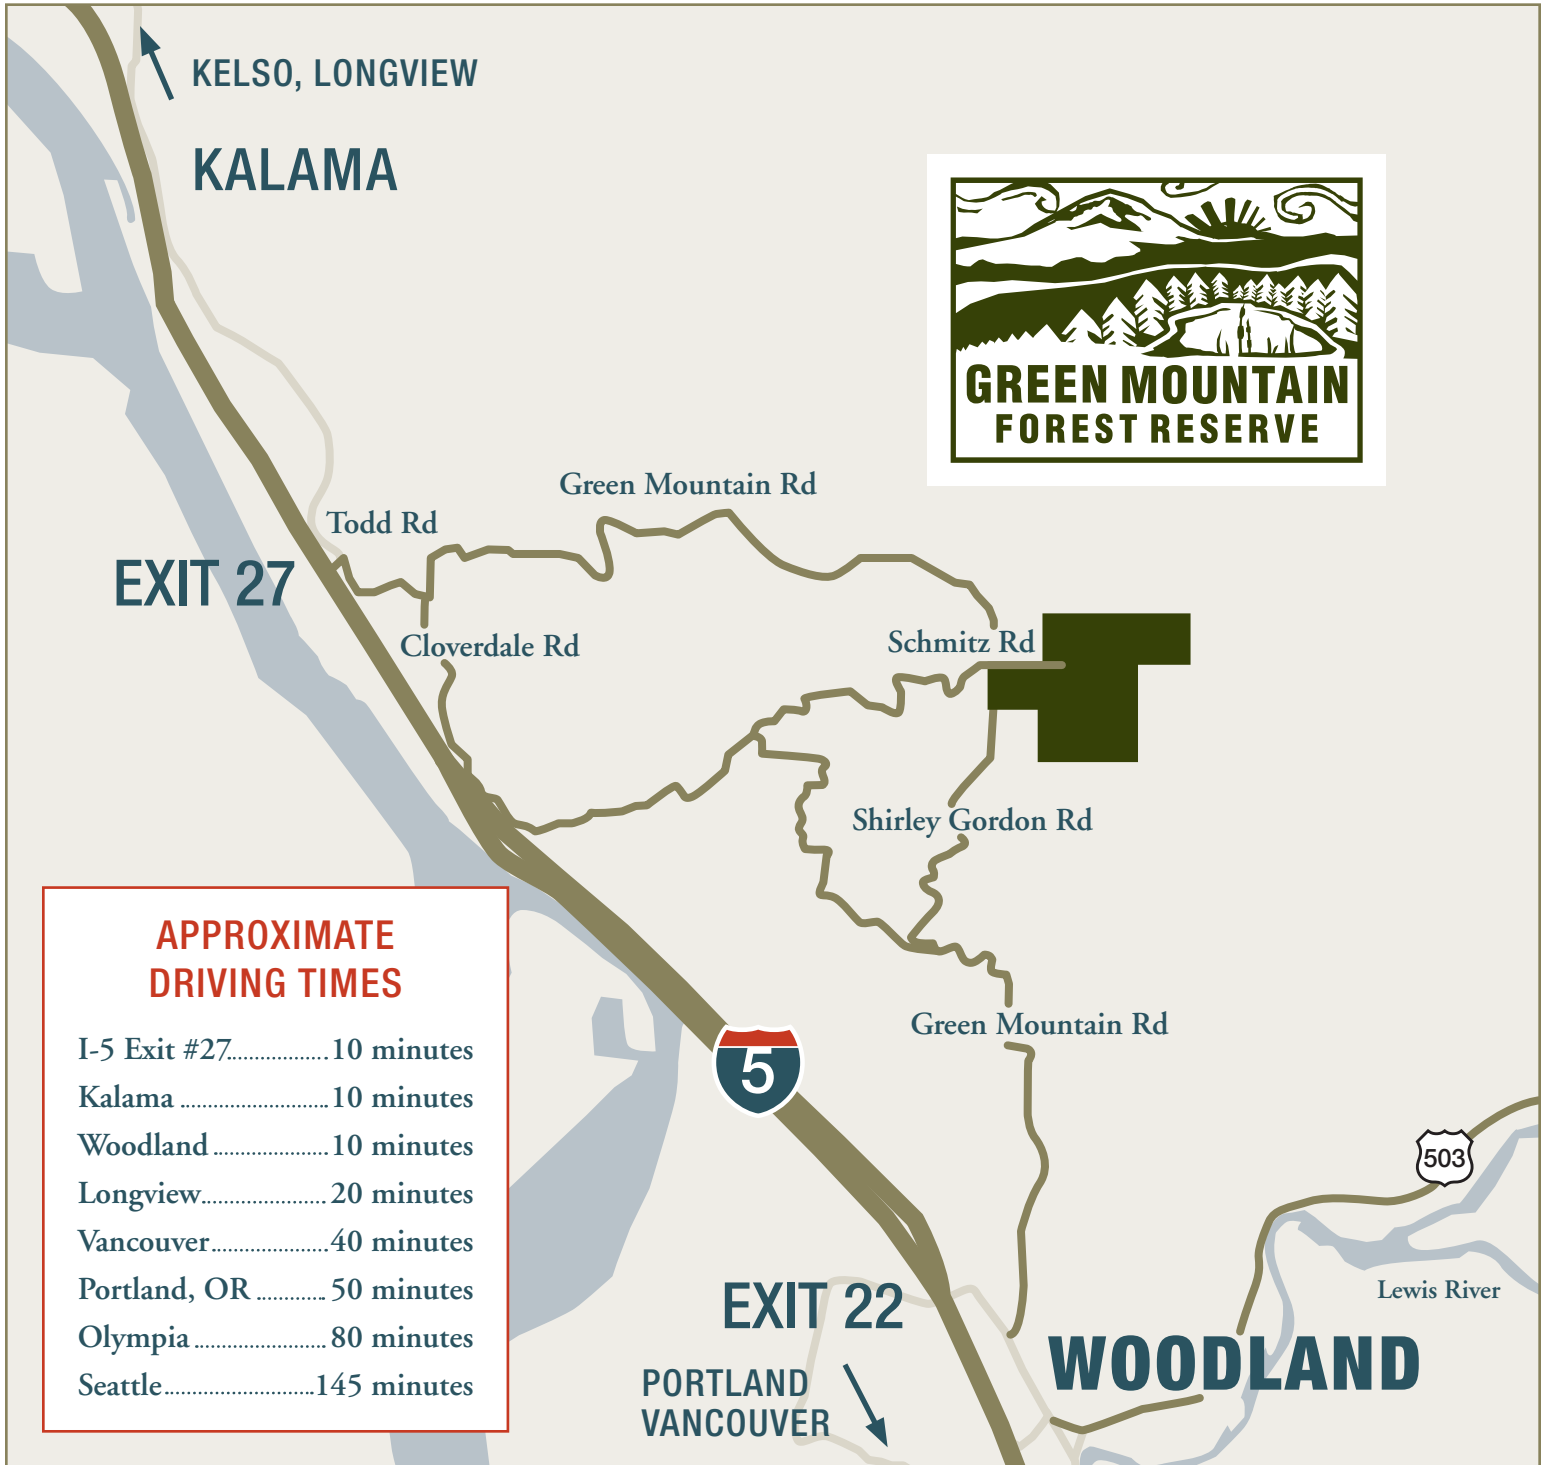

# GREEN MOUNTAIN FOREST RESERVE: REGION MAP

COWLITZ COUNTY, WA

Weyerhaeuser Real Estate  
Development Company

# GREEN MOUNTAIN FOREST RESERVE: VICINITY MAP

COWLITZ COUNTY, WA

Weyerhaeuser Real Estate  
Development Company